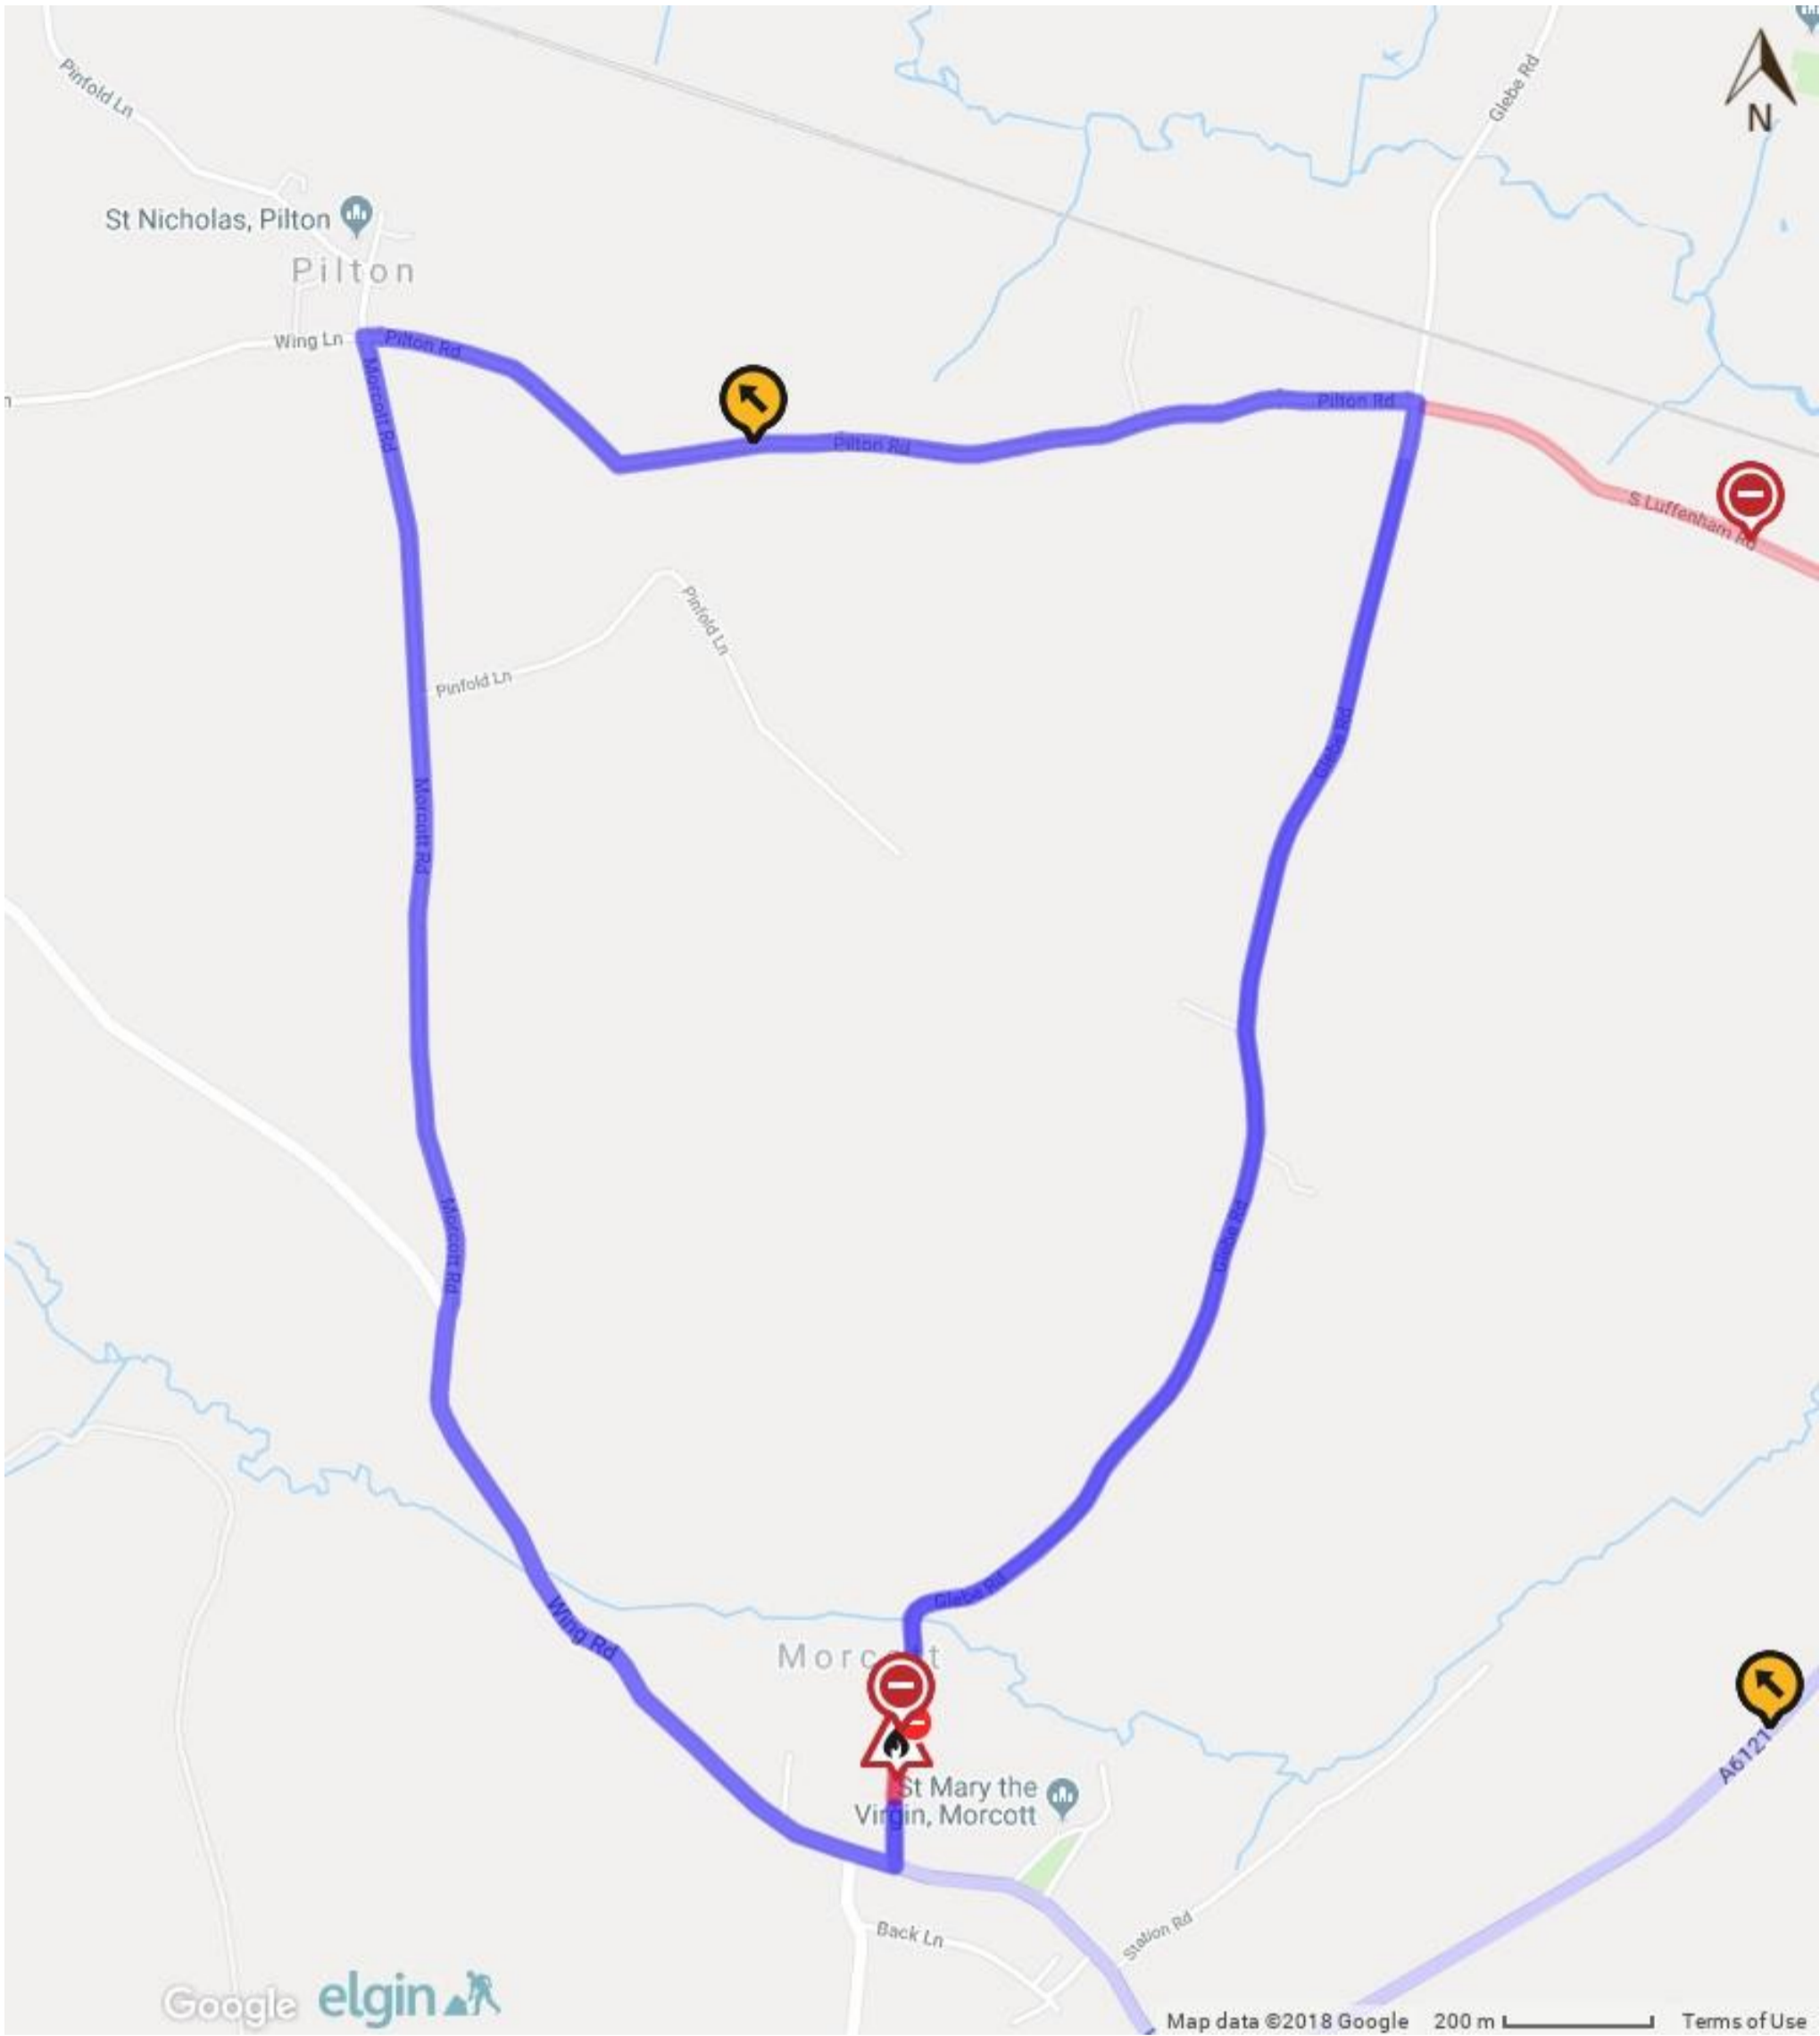

Map data © [Google Terms of Use](#)